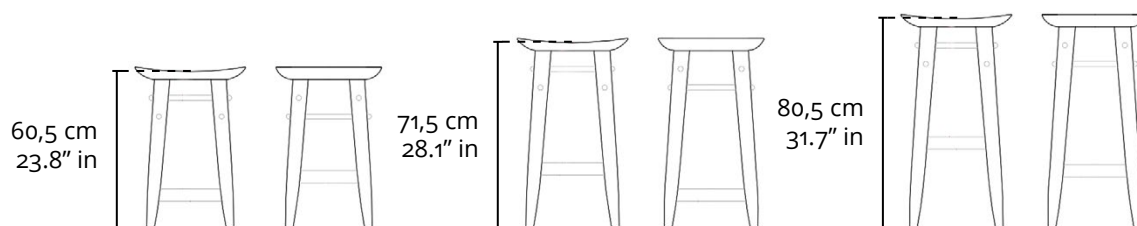

### DIMENSIONS

- 42 x 40 x 73h (cm)
- 16.5" x 15.7" x 28.7"h (inches)\*
- Available in 03 height variations, described on the next page.

# NINE BAR STOOL 2000

---

VARIATION

A

B

C

## SIZE VARIATION

---

- VARIATION A**
- Total height - 62 cm / 24.5" in
  - Seat height - 60,5 cm / 23.8" in
- VARIATION B**
- Total height - 73 cm / 28.7" in
  - Seat height - 71,5 cm / 28.1" in
- VARIATION C**
- Total height - 82 cm / 32.3" in
  - Seat height - 80,5 cm / 31.7" in