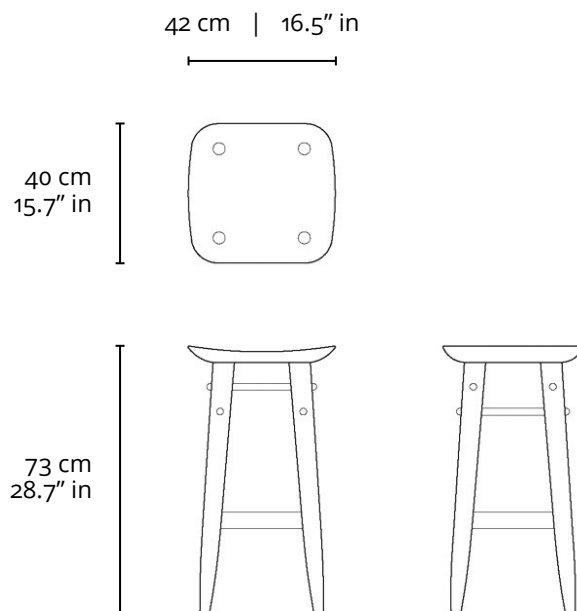

NINE BAR STOOL 2000

triode

28 rue Jacob 75006 Paris contact@triodedesign.com
+33 (0)1 43 29 40 05 www.triodedesign.com

PRODUCT INFO

DIMENSIONS

- 42 x 40 x 73h (cm)
- 16.5" x 15.7" x 28.7"h (inches)*
- Available in 03 height variations, described on the next page.

PRODUCT DESCRIPTION

- Solid wood frame and top.

* The inch measurements are approximate for better picturing the dimensions. Only the centimeters measurements are accurate.

INFO

"This Sergio Rodrigues furniture line is licensed to and commercialized exclusively by LinBrasil Ltda and is protected by patent laws and legal sanctions under both criminal and civil codes. Legal proceedings may be instituted against any parties breaching the rights of LinBrasil."

For more information on our warranty policy please access:

www.linbrasil.com.br > FAQ

Questions about this product? Please contact us by e-mail:
contato@linbrasil.com.br

LinBrasil

SERGIO RODRIGUES
ORIGINAL LICENSED PRODUCTS SINCE 2002

LinBrasil Licensed by Sergio Rodrigues © Todos os direitos reservados.